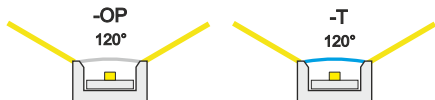

Mod.	A (mm)	B (mm)
GETSL09	90	93
GETSL18	177	180
GETSL25	255	258
GETSL42	420	423
GETSL50	498	501
GETSL100	1000	1003
GETSL200	2000	2003
GETSLXXX	Lunghezze custom Lengths custom	

Apertura illuminazione
illumination opening