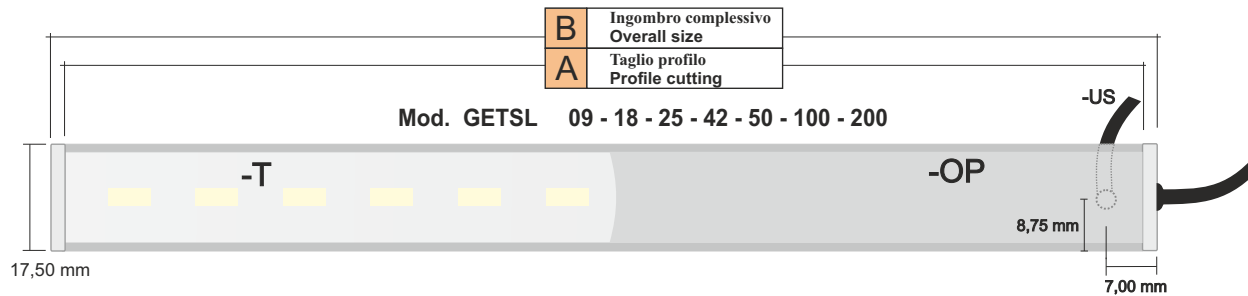

Lampade GETSL / GETSL Lamps

Alluminio 17,5mm coperture policarbonato, supporti di fissaggio clip o fissaggi aperti (-FA) - Aluminum 17,5mm covers polycarbonate, mounting brackets clips or fasteners open (-FA)

Mod. GETSL	Lunghezza Length	N° Led	Moduli base integrati 6 led Standard modules 6 integrated Led	Tensione alimentazione Supply voltage	Corrente alimentazione Supply current	Potenza assorbita Power consumption	Flusso lum. generata tipica Typical luminous flux	illuminazione tipica a 50cm Typical 50 cm Lighting	Range temperatura lavoro Working temperature range
GETSL09-6K-T GETSL09-6K-OP	09 cm.	6	1	24Vdc +/- 10%.	85 mA	2,0 W	300 lumen	250 lux 180 lux	Da -35(no frost) a +55°C
GETSL18-6K-T GETSL18-6K-OP	18 cm.	12	2		170 mA	4,0 W	600 lumen	490 lux 340 lux	
GETSL25-6K-T GETSL25-6K-OP	25 cm.	18	3		250 mA	6,0 W	900 lumen	710 lux 490 lux	
GETSL42-6K-T GETSL42-6K-OP	42 cm.	30	5		425 mA	10,2 W	1530 lumen	1080 lux 750 lux	
GETSL50-6K-T GETSL50-6K-OP	50 cm.	36	6		500 mA	12,0 W	1800 lumen	1250 lux 870 lux	
GETSL100-6K-T GETSL100-6K-OP	100 cm.	72	12		1000 mA	24,0 W	3600 lumen	1820 lux 1200 lux	
GETSL200-6K-T GETSL200-6K-OP	200 cm.	144	24		2000 mA	48,0 W	7200 lumen	1950 lux 1430 lux	

2 Supporti fissaggio
2 Fixing brackets

Compresi nella versione standard
Included in the standard version