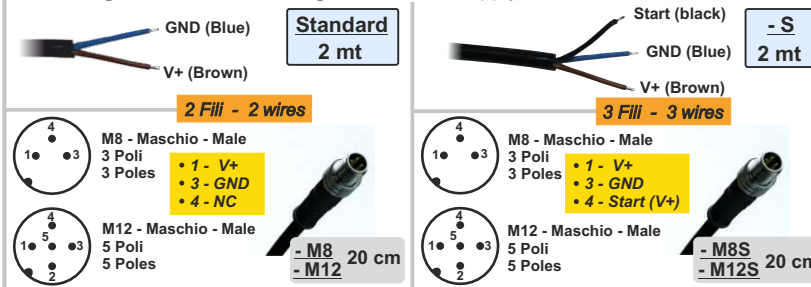

Mod.	A (mm)	B (mm)
GETSL09	90	93
GETSL18	177	180
GETSL25	255	258
GETSL42	420	423
GETSL50	498	501
GETSL100	1000	1003
GETSL200	2000	2003
GETSLXXX	Lunghezze custom Lengths custom	

Apertura illuminazione
illumination opening

Collegamento alimentazione per versione / Supply connection for each version