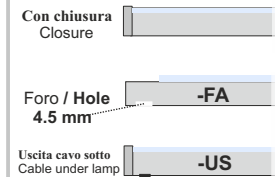

Collegamento alimentazione per versione / Supply connection for each version