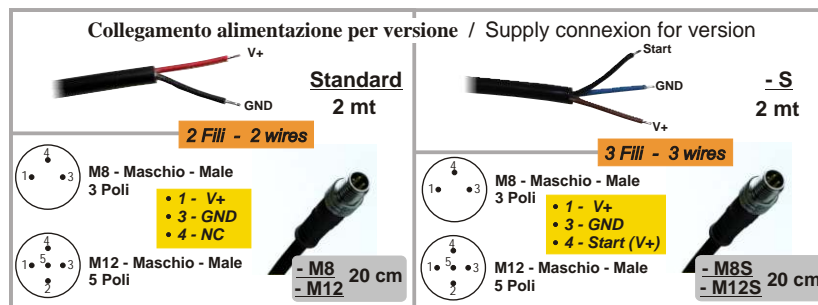

Normative / Standards	
Immunità elettromagnetica - EMC immunity :	EN 61547:2009
Emissione elettromagnetica - EMC emission :	EN 55015:2006
Rischio fotobiologico - Photobiologic risk :	EN 62471:2010 GLS: RISK EXEMPT
Assessment of lighting equipment related to human exposure to electromagnetic fields	EN 62493:2010

Design & Production
Made in Italy
CE

GENESI
Genesi Elettronica srl

V. Bachelet, 3/A - 41057 Spilamberto - MODENA -
Tel. 059.785566 - info@genesi-lux.it - www.genesi-lux.it