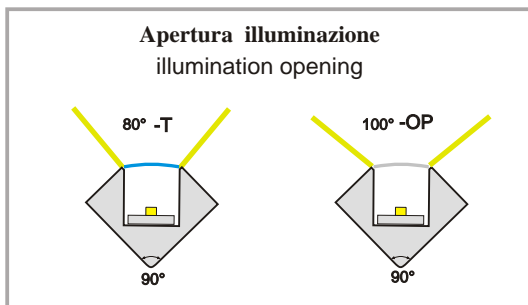

Normative / Standards	
Immunità elettromagnetica - EMC immunity :	EN 61547:2009
Emissione elettromagnetica - EMC emission :	EN 55015:2006
Rischio fotobiologico - Photobiologic risk :	EN 62471:2010 GLS: RISK EXEMPT
Assessment of lighting equipment related to human exposure to electromagnetic fields	EN 62493:2010

Design & Production
Made in Italy
CE

GENESI
Genesi Elettronica srl

V. Bachelet, 3/A - 41057 Spilamberto - MODENA -
Tel. 059.785566 - info@genesi-lux.it - www.genesi-lux.it