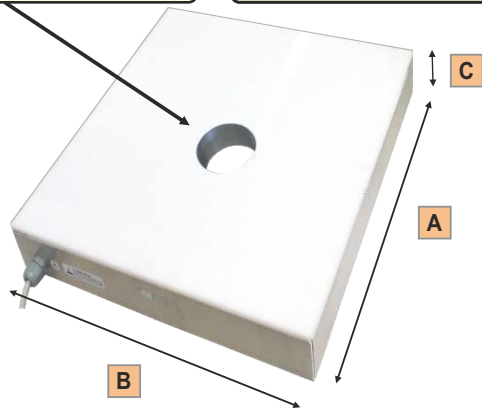

Mod. GERE	Lunghezza Length	Altezza Height	Spessore Thickness	Tensione alimentazione Supply voltage	Corrente alimentazione standard Standard supply current	Potenza assorbita Power consumption	Flusso luminosità generata tipica Typical luminous flux	illuminazione tipica Typical Lighting	Range temperatura lavoro Working temperature range
GERE3030-6K-H3 GERE3030-6K-H4 GERE3030-6K-H6	30 cm	30 cm	4,5 cm	24Vdc +/- 10%.	960 mA	23,0 W	3200 lumen	5000 cd/m2	Da 0(no frost) a +45°C From 0(no frost) To +45°C
GERE4030-6K-H3 GERE4030-6K-H4 GERE4030-6K-H6	40 cm	30 cm	4,5 cm		1440 mA	34,0 W	4800 lumen	5000 cd/m2	
GERE4040-6K-H3 GERE4040-6K-H4 GERE4040-6K-H6	40 cm	40 cm	4,5 cm		2000 mA	48,0 W	6700 lumen	5000 cd/m2	
GERE5020-6K-H3 GERE5020-6K-H4 GERE5020-6K-H6	50 cm	20 cm	4,5 cm		1120 mA	27,0 W	3800 lumen	5000 cd/m2	
GERE6020-6K-H3 GERE6020-6K-H4 GERE6020-6K-H6	60 cm	20 cm	4,5 cm		1440 mA	34,0 W	4800 lumen	5000 cd/m2	
GERE5050-6K-H3 GERE5050-6K-H4 GERE5050-6K-H6	50 cm	50 cm	4,5 cm		2880 mA	69,0 W	9700 lumen	5000 cd/m2	
GERE6060-6K-H3 GERE6060-6K-H4 GERE6060-6K-H6	60 cm	60 cm	4,5 cm		4480 mA	107,5 W	15.000 lumen	5000 cd/m2	
CUSTOM									

FORO PER TELECAMERA
HOLE FOR CAMERA
H3 (30mm) / H4 (40mm) / H6 (60mm)

Pannello alluminio copertura plexiglass 5mm
Aluminium panel with 5mm plexiglass cover