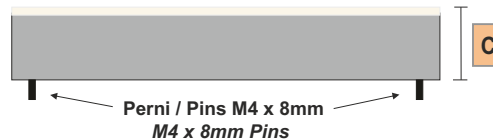

fissaggio standard
standard fixing