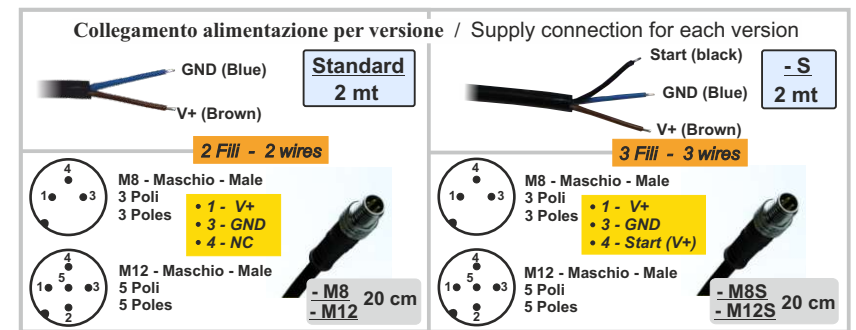

fissaggio standard
standard fixing