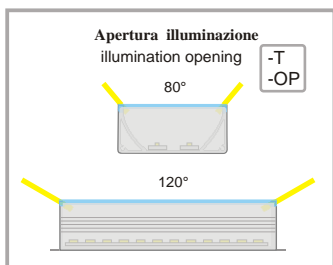

Normative / Standards	
Immunità elettromagnetica - EMC immunity :	EN 61547:2009
Emissione elettromagnetica - EMC emission :	EN 55015:2006
Rischio fotobiologico - Photobiologic risk :	EN 62471:2010 GLS: RISK EXEMPT
Assessment of lighting equipment related to human exposure to electromagnetic fields	EN 62493:2010

Design & Production
Made in Italy
CE

Genesi Elettronica srl Tel. 059785566 - info@genesi-lux.it - www.genesi-lux.it

V. Bachelet, 3 - 41057 Spilamberto - MODENA -