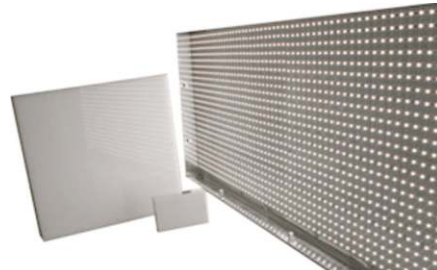

Colori Colours	
-6K STANDARD	Bianco freddo 6000K 6000K Cold white
-4K	Bianco Naturale 4000K 4000K Natural white
-3K	Bianco Caldo 3000K 3000K Warm white
-R625	Rosso/Red 625 nm
-B470	Blu 470nm
-Y591	Giallo/Yellow 591 nm
-G524	Verde/Green 524 nm
-YY	custom

Corrente per Led Current for led	
- STANDARD	30mA per Led 30mA for Led
-100	100mA per Led uso impulsivo 100mA for Led impulsive use T ON max 1/10
-CC	Led con pilotaggio diretto in corrente Led whit direct piloting current
-XXX	custom

-WW2 Varianti e coperture Lampada Lamps cover and variants	
- STANDARD	Copertura Opalina 5mm Opal Polycarbonate 5mm
-T	Copertura Trasparente 5mm Transparent cover 5mm
-A	Aperta Open
-IP54	Grado di protezione IP54 Protection degree IP54

-WW3 Collegamento alimentazione per versione Supply connexion for version	
- STANDARD	Versione standard cavo 2 poli 2mt 2mt 2-poles cable standard version
-M8	Versioni -M8 conn. M8 3 poli Maschio cavo 20cm -M8 versions M8 3-poles 20 cm male conn
-M12	Versioni -M12 conn. M12 5 poli Maschio cavo 20cm -M12 versions M12 5-poles 20 cm male conn
-S	Ver. -S (pin di Start/Strobe/Dimmer) corr. pil. max 10mA, cavo 3 poli 2mt
-M8S	Ver. -M8S (pin di Start/Strobe/Dimmer) corr. pil. max 10mA, M8 3 poli M 20cm
-M12S	Ver. -M12S (pin di Start/Strobe/Dimmer) corr. pil. max 10mA, M12 5 poli Maschio 20cm
-5M	cavo 2 poli 5mt / 5mt 2 poles cable
-5MS	cavo 3 poli 5mt / 5mt 3 poles cable
-WW	Versioni custom Custom versions

Design & Production
Made in Italy
CE

Genesi Elettronica srl

V. Bachelet, 3/A - 41057 Spilamberto - MODENA -
Tel. 059785566 - info@genesi-lux.it

rev. 02/16