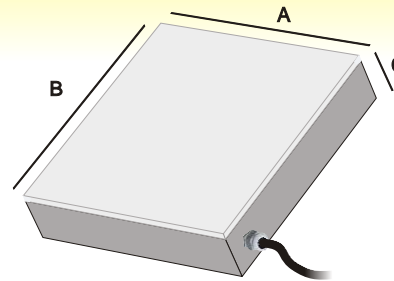

Colori Colours	
-6K STANDARD	Bianco freddo 6000K 6000K Cold white
-4K	Bianco Naturale 4000K 4000K Natural white
-3K	Bianco Caldo 3000K 3000K Warm white
-R625	Rosso/Red 625 nm
-B470	Blu 470nm
-Y591	Giallo/Yellow 591 nm
-G524	Verde/Green 524 nm
-YY	custom

Corrente per Led Current for led	
- STANDARD	30mA per Led 30mA for Led
-100	100mA per Led uso impulsivo 100mA for Led impulsive use T ON max 1/10
-CC	Led con pilotaggio diretto in corrente Led whit direct piloting current
-XXX	custom

-WW2 Varianti e coperture Lampada Lamps cover and variants	
- STANDARD	Copertura Opalina 5mm Opal Polycarbonate 5mm
-T	Copertura Trasparente 5mm Transparent cover 5mm
-A	Aperta Open
-IP54	Grado di protezione IP54 Protection degree IP54

-WW3 Collegamento alimentazione per versione Supply connexion for version	
- STANDARD	Versione standard cavo 2 poli 2mt 2mt 2-poles cable standard version
-M8	Versioni -M8 conn. M8 3 poli Maschio cavo 20cm -M8 versions M8 3-poles 20 cm male conn
-M12	Versioni -M12 conn. M12 5 poli Maschio cavo 20cm -M12 versions M12 5-poles 20 cm male conn
-S	Ver. -S (pin di Start/Strobe/Dimmer) corr. pil. max 10mA, cavo 3 poli 2mt
-M8S	Ver. -M8S (pin di Start/Strobe/Dimmer) corr. pil. max 10mA, M8 3 poli M 20cm
-M12S	Ver. -M12S (pin di Start/Strobe/Dimmer) corr. pil. max 10mA, M12 5 poli Maschio 20cm
-5M	cavo 2 poli 5mt / 5mt 2 poles cable
-5MS	cavo 3 poli 5mt / 5mt 3 poles cable
-WW	Versioni custom Custom versions

Design & Production
Made in Italy
CE

Genesi Elettronica srl

V. Bachelet, 3/A - 41057 Spilamberto - MODENA -
Tel. 059785566 - info@genesi-lux.it

rev. 02/16