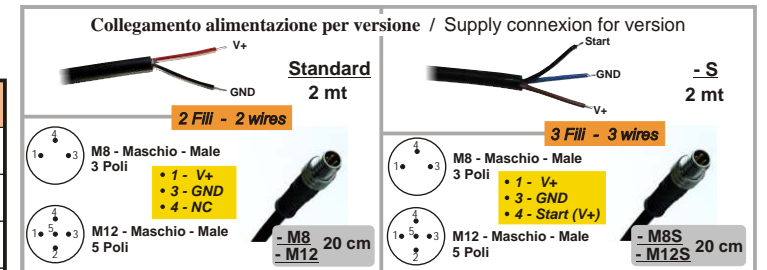

Normative / Standards	
Immunità elettromagnetica - EMC immunity :	EN 61547:2009
Emissione elettromagnetica - EMC emission :	EN 55015:2006
Rischio fotobiologico - Photobiologic risk :	EN 62471:2010 GLS: RISK EXEMPT
Assessment of lighting equipment related to human exposure to electromagnetic fields	EN 62493:2010

Design & Production
Made in Italy
CE

GENESI
Genesi Elettronica srl

V. Bachelet, 3/A - 41057 Spilamberto - MODENA -
Tel. 059785566 - info@genesi-lux.it - www.genesi-lux.it