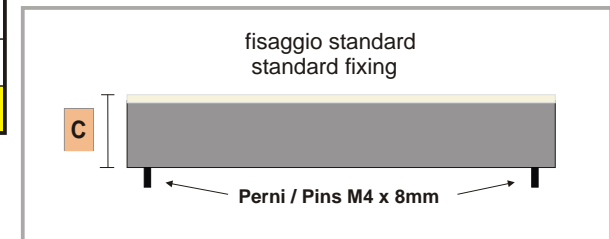

Normative / Standards	
Immunità elettromagnetica - EMC immunity :	EN 61547:2009
Emissione elettromagnetica - EMC emission :	EN 55015:2006
Rischio fotobiologico - Photobiologic risk :	EN 62471:2010 GLS: RISK EXEMPT
Assessment of lighting equipment related to human exposure to electromagnetic fields	EN 62493:2010

Design & Production
Made in Italy
CE

GENESI
Genesi Elettronica srl

V. Bachelet, 3/A - 41057 Spilamberto - MODENA -
Tel. 059785566 - info@genesi-lux.it - www.genesi-lux.it