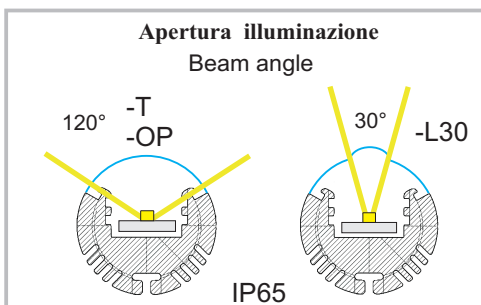

Normative / Standards	
Immunità elettromagnetica - EMC immunity :	EN 61547:2009
Emissione elettromagnetica - EMC emission :	EN 55015:2006
Rischio fotobiologico - Photobiologic risk :	EN 62471:2010 GLS: RISK EXEMPT
Assessment of lighting equipment related to human exposure to electromagnetic fields	EN 62493:2010

Design & Production
Made in Italy
CE

GENESI
Genesi Elettronica srl

V. Bachelet, 3/A - 41057 Spilamberto - MODENA -
Tel. +39.059.785566 - info@genesi-lux.it - www.genesi-lux.it